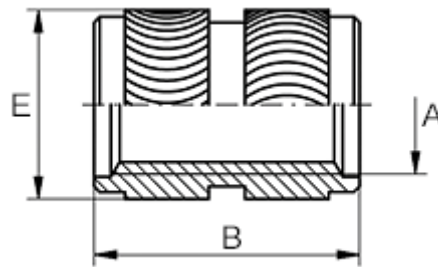

# Data Sheet

Article number: 12863000080800  
Description: KLEE coil 863 000 080.800  
M8 Brass

## Measures

---

Female thread A	= M8
Length B	= 12.7
Min distance to edge	= 4.5
Outer diameter E	= 10.0
Recommended bore diameter $W +0.1$	= 9.6